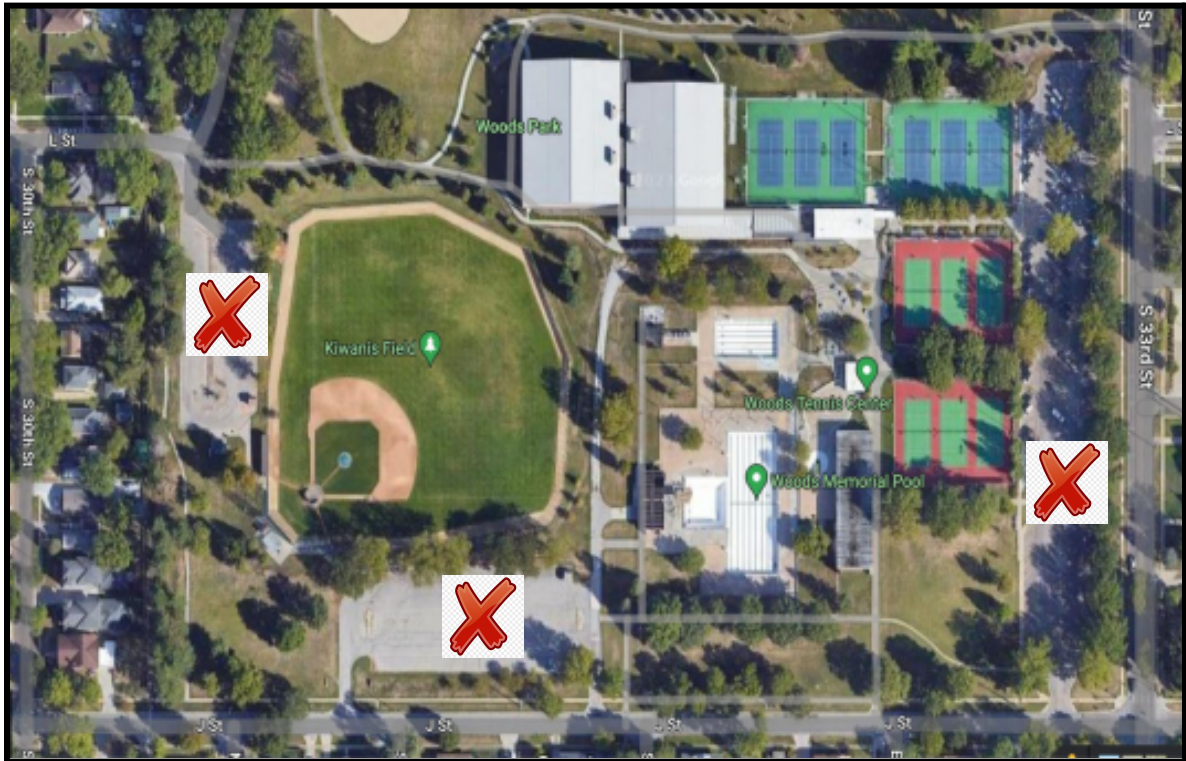

Midwestern Championship Meet Parking Information

Parking lots are located at the East and West side of the pool building along with the northwest side of the baseball fields. Please only park in the designated parking lots (Marked with a red X). **No parking off pavement, on grass, or on the neighborhood streets.** Periodic checks to make sure people are adhering to parking will occur, violators could be towed at owner's expense.